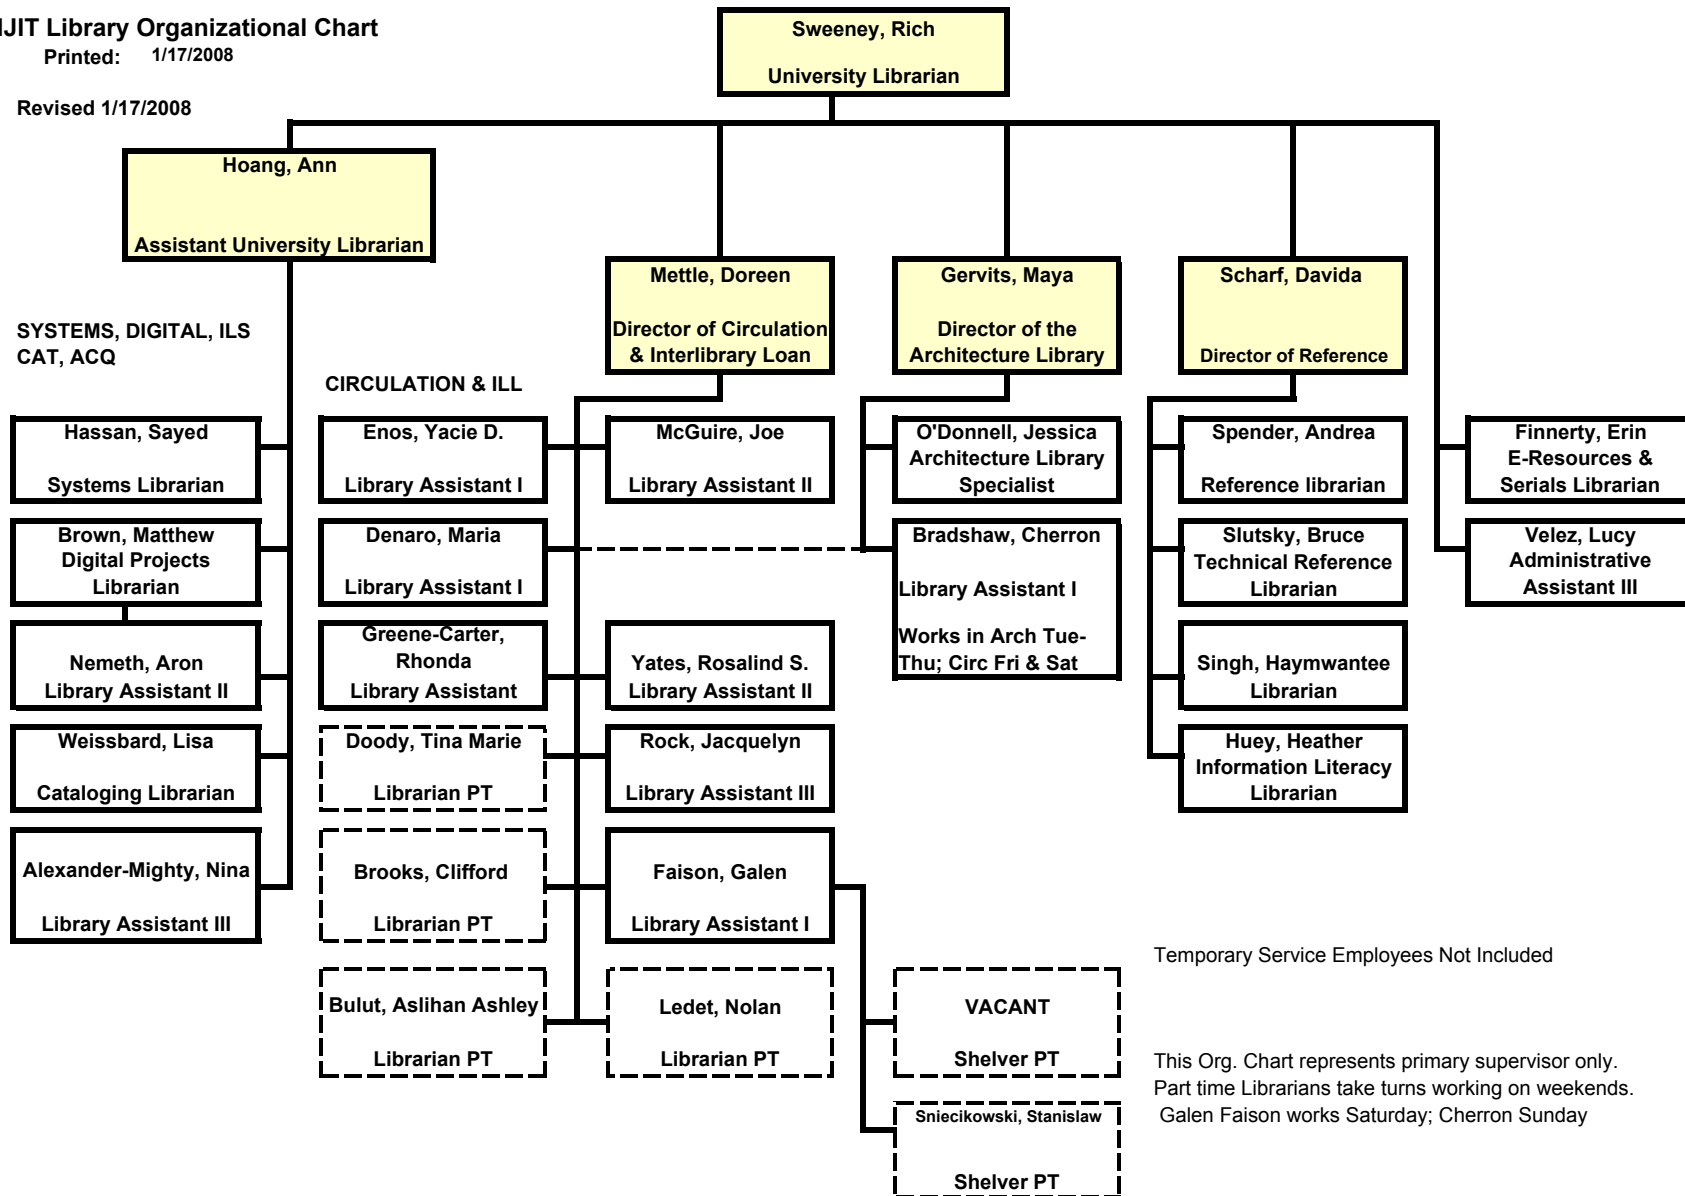

**NJIT Library Organizational Chart**

Printed: 1/17/2008

Revised 1/17/2008

Temporary Service Employees Not Included

This Org. Chart represents primary supervisor only.  
Part time Librarians take turns working on weekends.  
Galen Faison works Saturday; Cherron Sunday